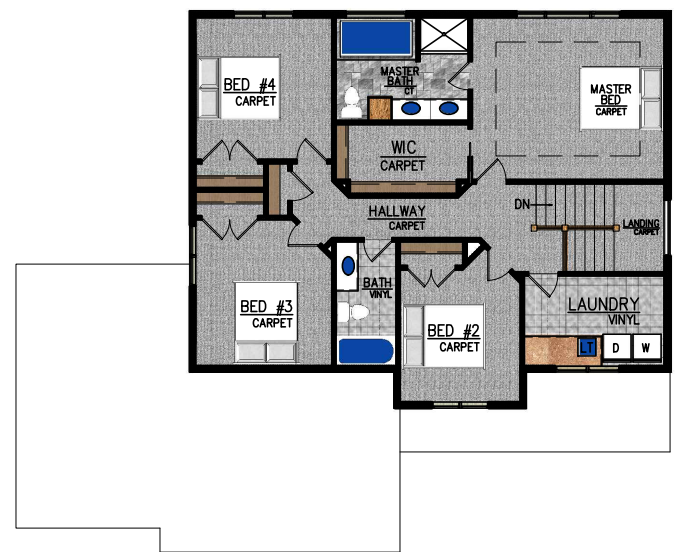

ASPEN MODEL

MAIN FLOOR 1063 SQ FT

FOUNDATION 1063 SQ FT

UPPER FLOOR 1233 SQ FT

ADDRESS: 1530 280TH ST W, NEW PRAGUE, MN 56071

PHONE: 952-758-2108