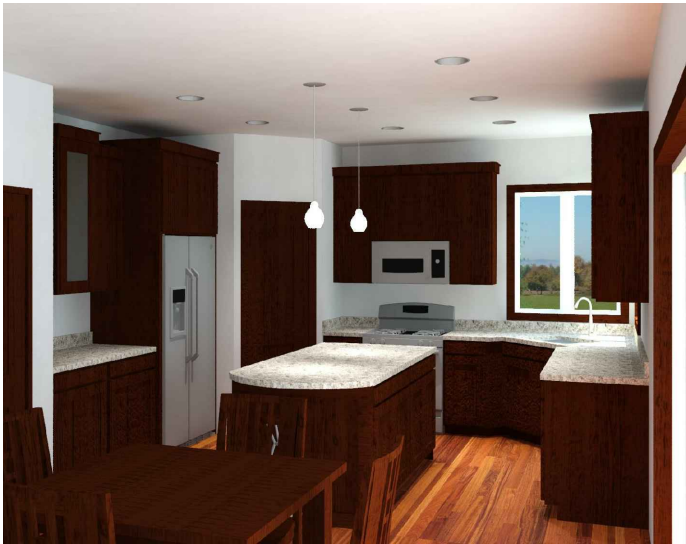

ASPEN MODEL

MAIN FLOOR 1063 SQ FT

FOUNDATION 1063 SQ FT

UPPER FLOOR 1233 SQ FT

ADDRESS: 1530 280TH ST W, NEW PRAGUE, MN 56071

PHONE: 952-758-2108