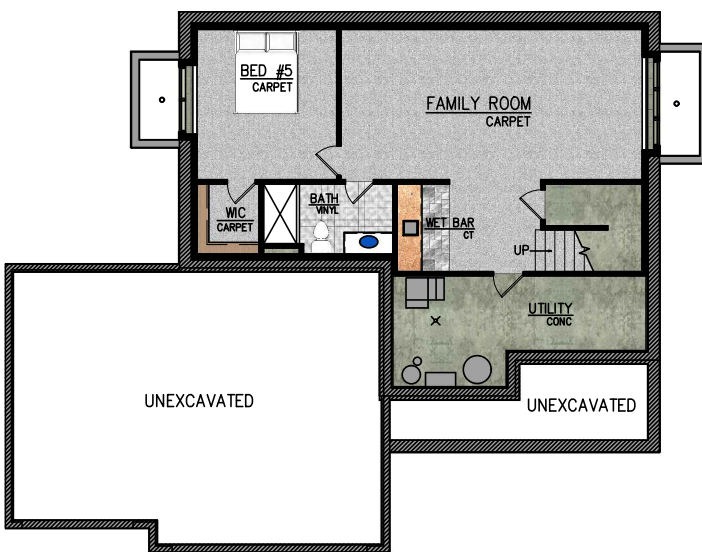

ASPEN MODEL

MAIN FLOOR 1063 SQ FT

FOUNDATION 1063 SQ FT

UPPER FLOOR 1233 SQ FT

ADDRESS: 1530 280TH ST W, NEW PRAGUE, MN 56071

PHONE: 952-758-2108