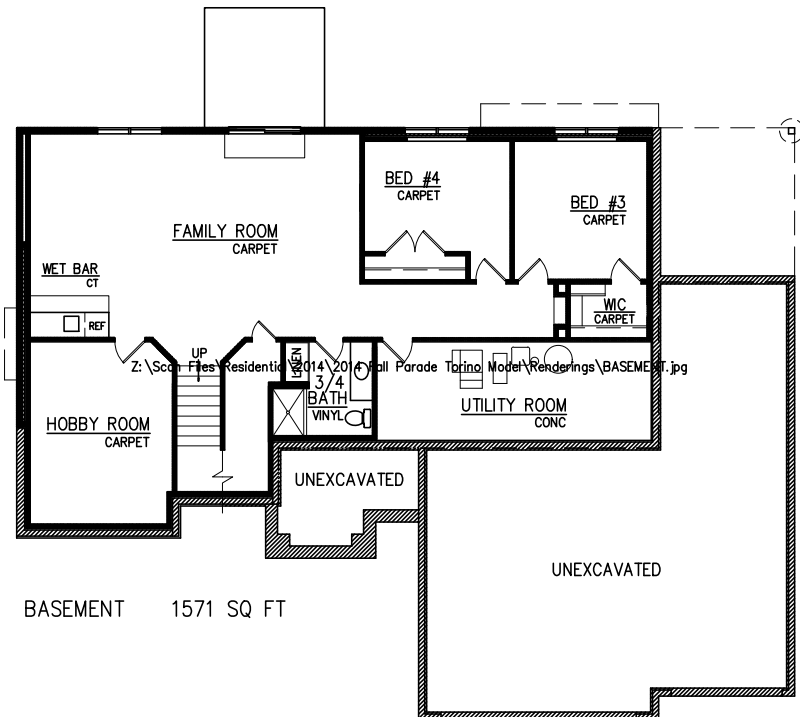

TORINO MODEL

MAIN LEVEL 1745 SQ FT
 GARAGE 844 SQ FT

BASEMENT 1571 SQ FT

ADDRESS: 1530 280TH ST W, NEW PRAGUE, MN 56071 PHONE: 952-758-2108