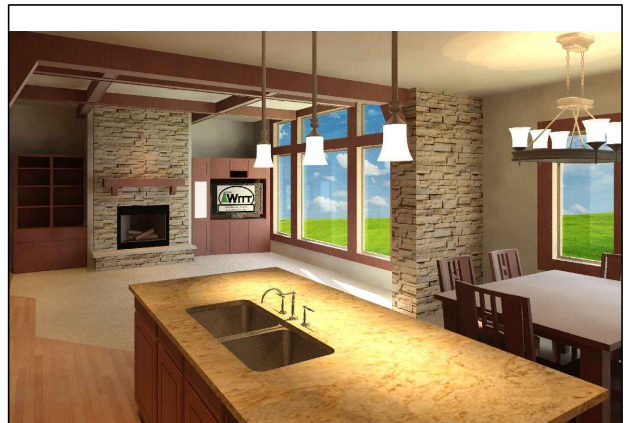

TORINO MODEL

MAIN LEVEL 1745 SQ FT
 GARAGE 844 SQ FT

BASEMENT 1571 SQ FT

ADDRESS: 1530 280TH ST W, NEW PRAGUE, MN 56071 PHONE: 952-758-2108