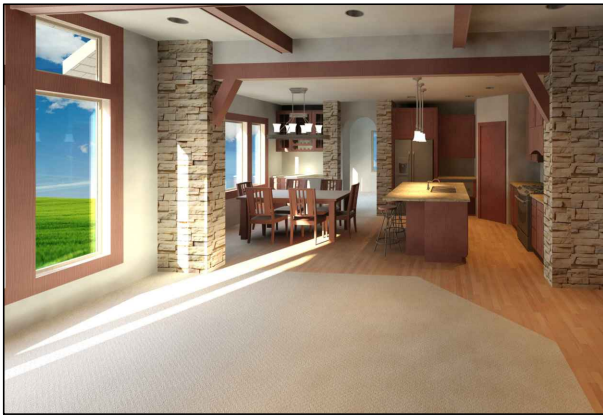

TORINO MODEL

MAIN LEVEL 1745 SQ FT
 GARAGE 844 SQ FT

BASEMENT 1571 SQ FT

ADDRESS: 1530 280TH ST W, NEW PRAGUE, MN 56071 PHONE: 952-758-2108