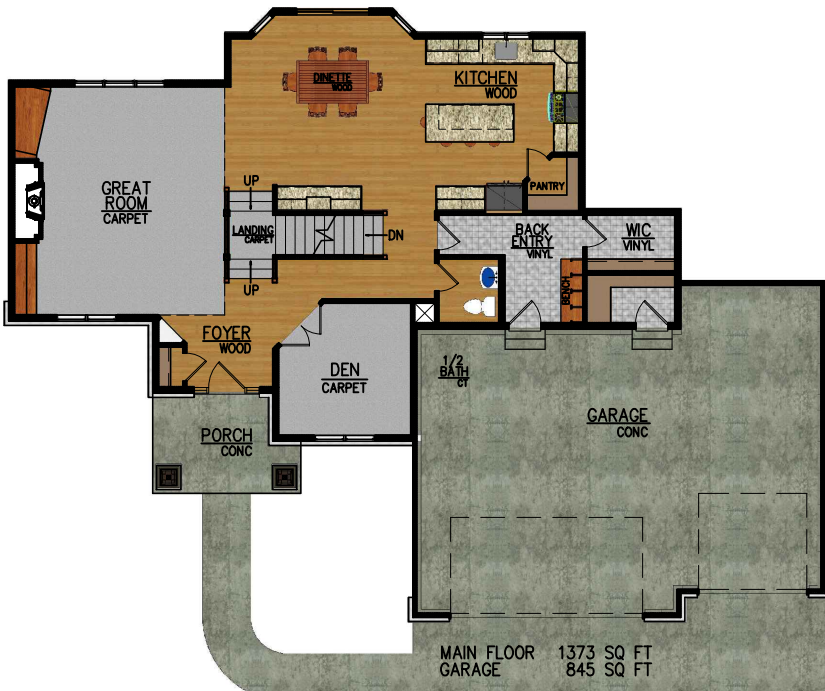

SONORA MODEL

ADDRESS: 1530 280TH ST W, NEW PRAGUE, MN 56071      PHONE: 952-758-2108