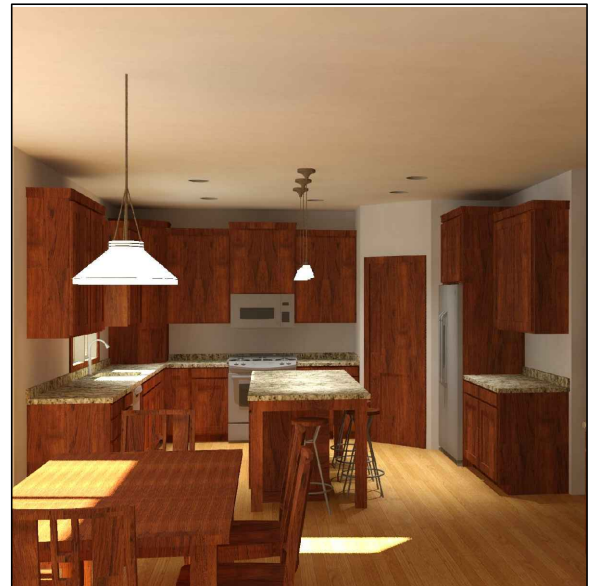

SONORA MODEL

ADDRESS: 1530 280TH ST W, NEW PRAGUE, MN 56071      PHONE: 952-758-2108