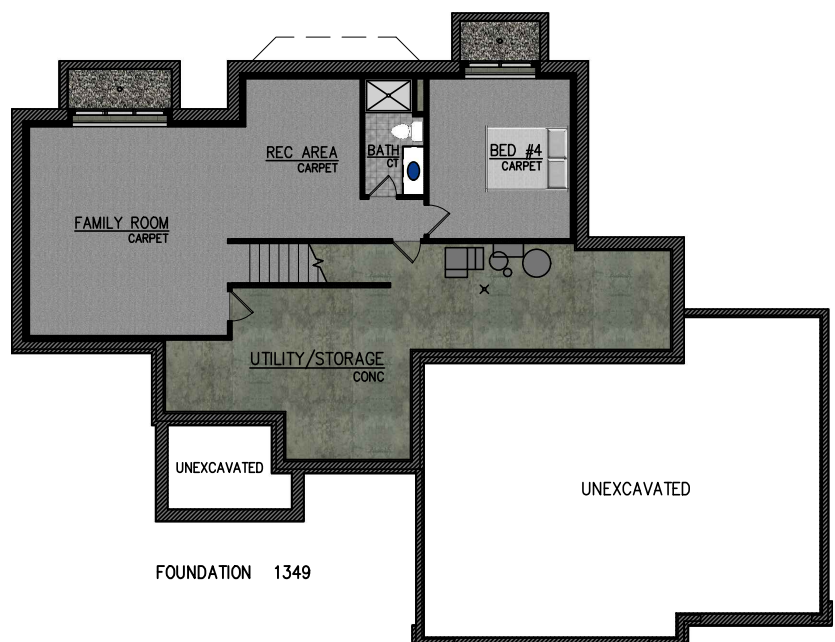

SONORA MODEL

ADDRESS: 1530 280TH ST W, NEW PRAGUE, MN 56071      PHONE: 952-758-2108