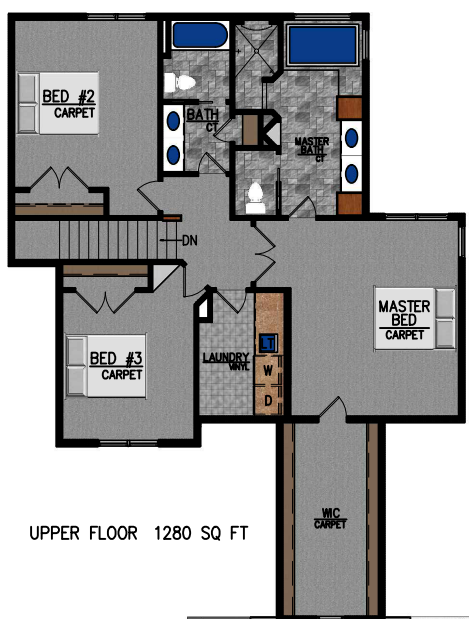

SONORA MODEL

ADDRESS: 1530 280TH ST W, NEW PRAGUE, MN 56071      PHONE: 952-758-2108