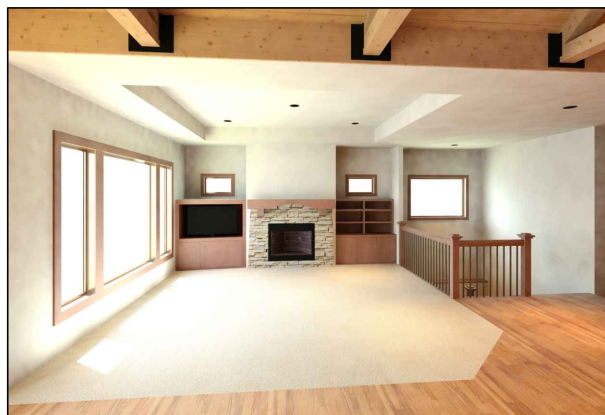

*RUSTIC  
SAVANNAH MODEL*

ADDRESS: 1530 280TH ST W, NEW PRAGUE, MN 56071      PHONE: 952-758-2108