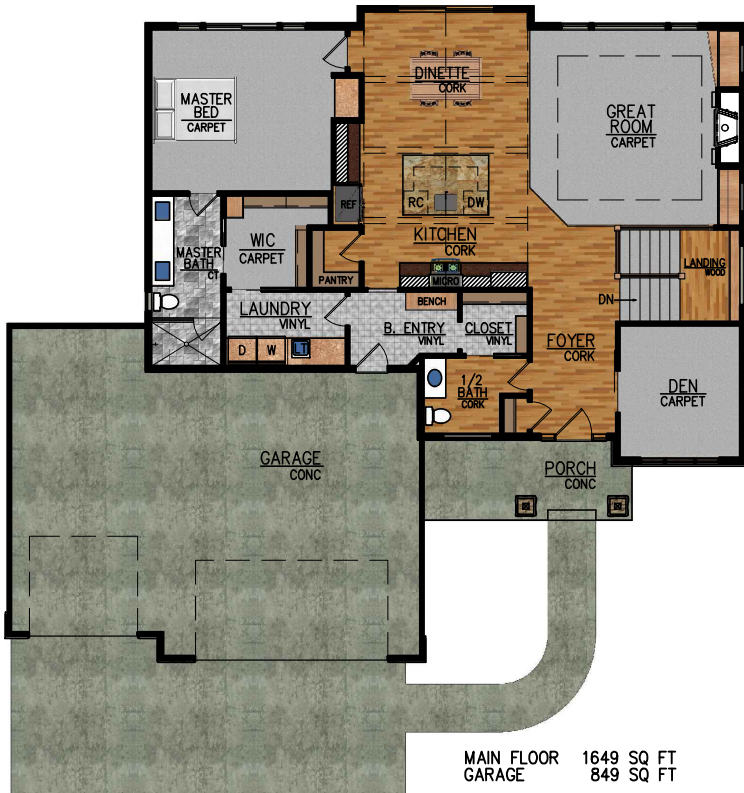

*RUSTIC  
SAVANNAH MODEL*

ADDRESS: 1530 280TH ST W, NEW PRAGUE, MN 56071      PHONE: 952-758-2108