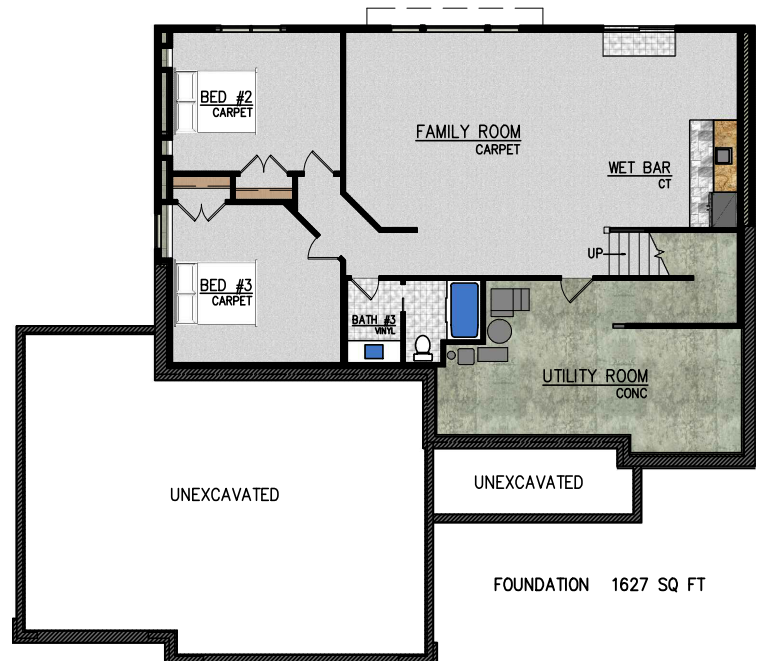

*RUSTIC  
SAVANNAH MODEL*

ADDRESS: 1530 280TH ST W, NEW PRAGUE, MN 56071      PHONE: 952-758-2108