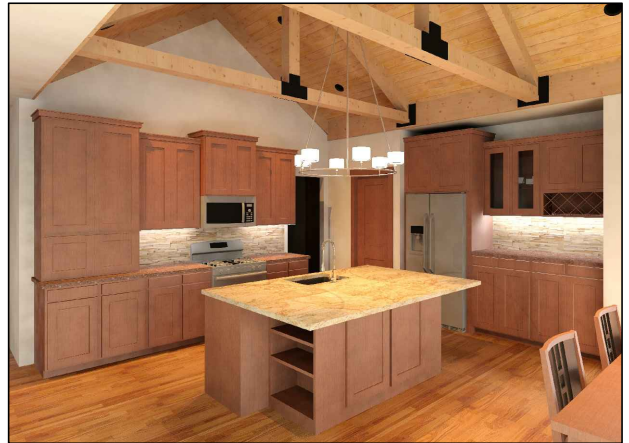

*RUSTIC  
SAVANNAH MODEL*

ADDRESS: 1530 280TH ST W, NEW PRAGUE, MN 56071      PHONE: 952-758-2108