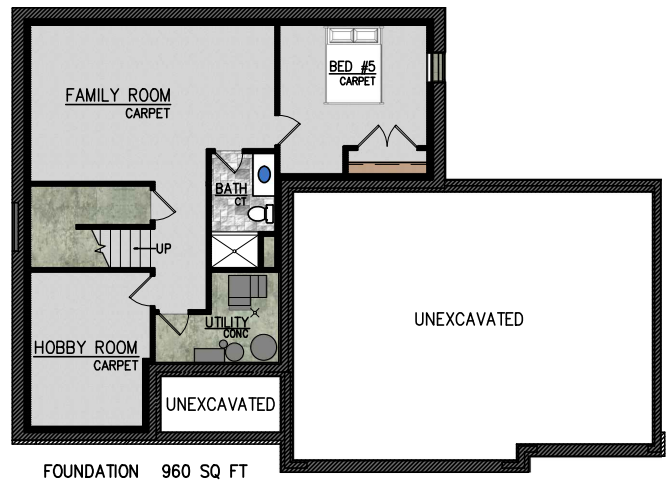

HAMPTON MODEL

ADDRESS: 1530 280TH ST W, NEW PRAGUE, MN 56071      PHONE: 952-758-2108