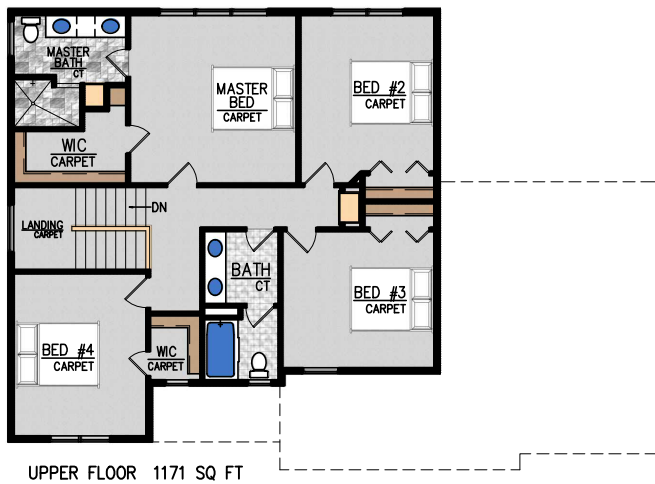

HAMPTON MODEL

ADDRESS: 1530 280TH ST W, NEW PRAGUE, MN 56071      PHONE: 952-758-2108