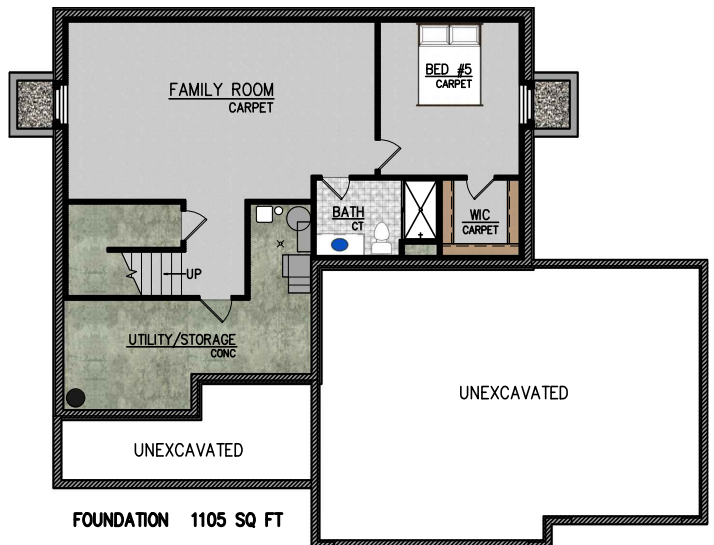

DENVER MODEL

ADDRESS: 1530 280TH ST W, NEW PRAGUE, MN 56071      PHONE: 952-758-2108