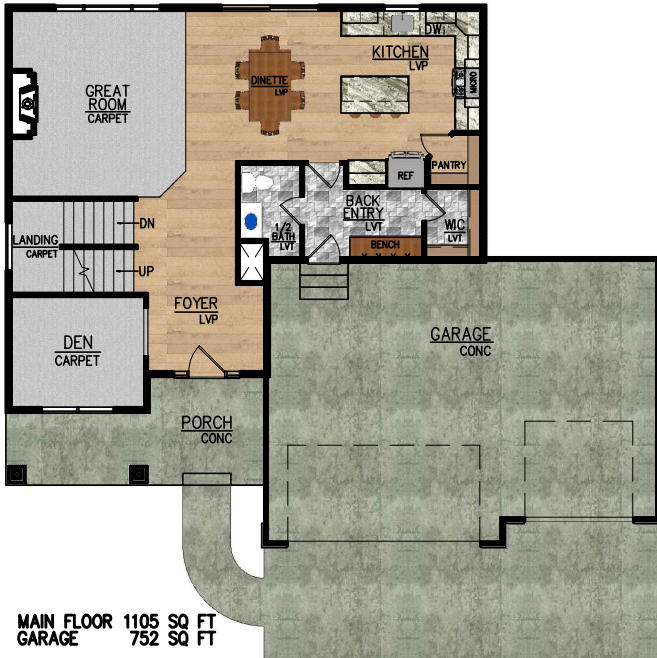

DENVER MODEL

ADDRESS: 1530 280TH ST W, NEW PRAGUE, MN 56071      PHONE: 952-758-2108