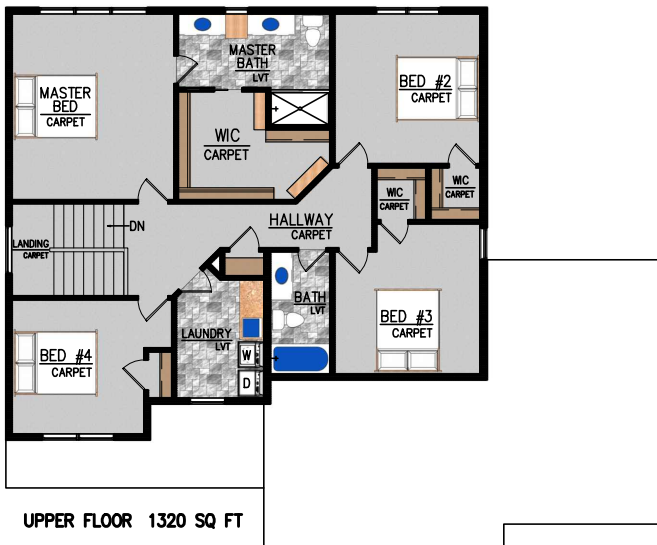

DENVER MODEL

ADDRESS: 1530 280TH ST W, NEW PRAGUE, MN 56071      PHONE: 952-758-2108