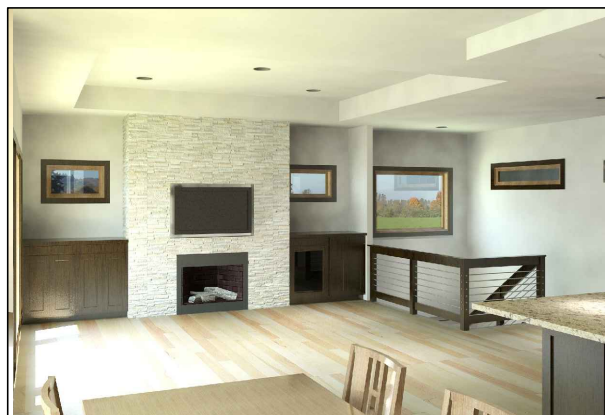

CONTEMPORARY  
SAVANNAH MODEL

ADDRESS: 1530 280TH ST W, NEW PRAGUE, MN 56071      PHONE: 952-758-2108