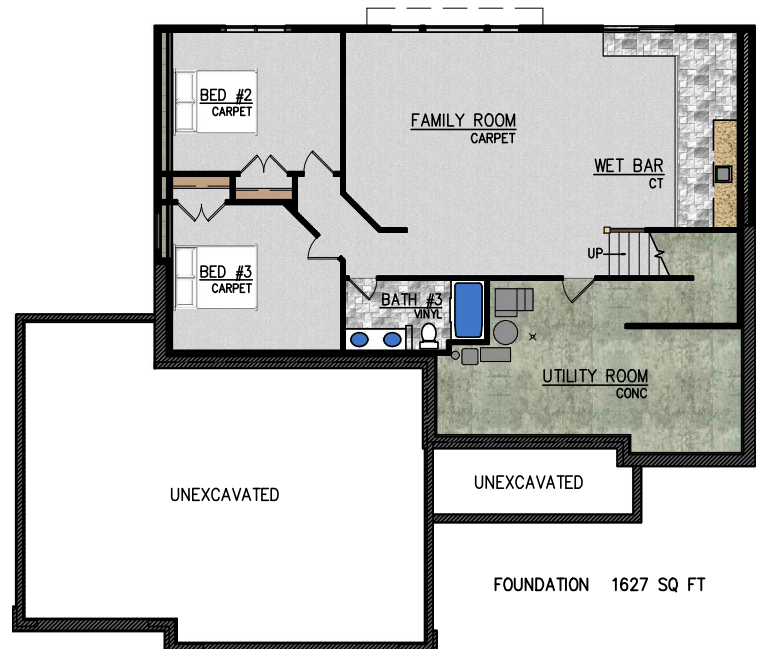

CONTEMPORARY  
SAVANNAH MODEL

ADDRESS: 1530 280TH ST W, NEW PRAGUE, MN 56071      PHONE: 952-758-2108