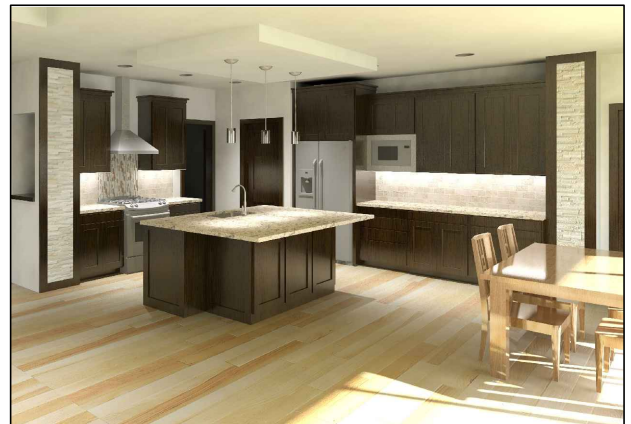

CONTEMPORARY  
SAVANNAH MODEL

ADDRESS: 1530 280TH ST W, NEW PRAGUE, MN 56071      PHONE: 952-758-2108